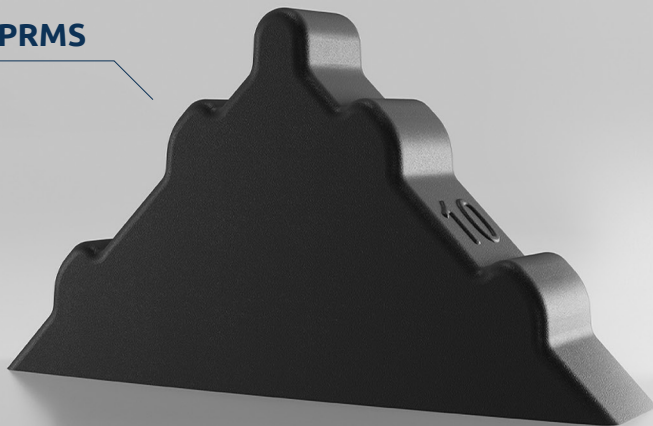

New proposals

from Ivars S.p.A.'s Accessories division:
a versatile and practical CD nut cover and PRMS corner protector.

Ivars S.p.A. further expands its 2024 range of accessories with two products highly demanded by the market: a new nut cover and a corner protector.

Unveiled at the recent Sicam exhibition, these new accessories cover a vast range of applications, aligning with Ivars' tradition of offering multifunctional elements designed to discreetly and efficiently finish and complete furnishings for a wide variety of different environments.

The CD nut cover is made of black polyethylene and is available in three sizes for M8, M10, and M12 nuts, making it ideal for plumbing, industrial and household applications.

Together with this, Ivars offers the new PRMS shaped corner protector, expanding its existing collection. Also made of black polyethylene, it can be used on shelves, cabinets or bookcases. This element is 10 cm high and belongs to a comprehensive range

capable of meeting all the requirements where such small elements are essential to define furniture corners in homes, schools, offices and various other settings.

The versatility of Ivars' accessories stands as a hallmark of excellence within the offerings of the Vestone-based company. Over the years, the company has specialised in moulding plastic materials to meet diverse furnishing needs. Their extensive range of products epitomises a precise company vision shared by the "people of Ivars."