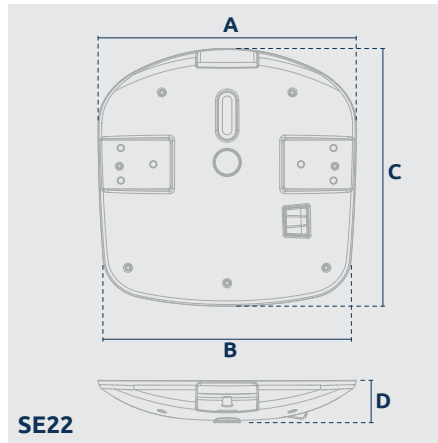

EVE

1a | Outer seat | EVE PIASTRA

1b | Outer seat | EVE SYNCHRO

2 | Inner seat | EVE

1a - 1b | Outer seat | SE22 OUTER SEAT MOD. EVE FOR BLACK PLATE / SE23 OUTER SEAT EVE FOR BLACK SYNCRO

Img	Code	A	B	C	D
1a	117025702N	437	420	436	70
1b	117025602N	437	420	436	60

2 | Inner seat | SI13 INNER SEAT MOD. EVE WITH 18 T-NUTS

Code	A	B	C	D	E	F	G	H	I	L	M	N	O	P	Q	R	S
217024000N	450	433	445	153	22	170	34	287	55	55	250	202	153	22	170	34	87