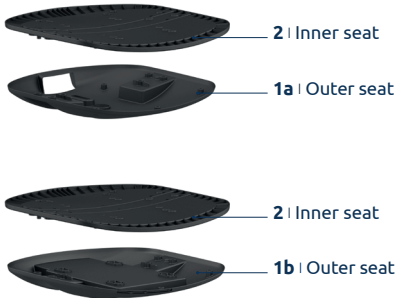

EVE

1a | Outer seat | EVE PIASTRA

1b | Outer seat | EVE SYNCHRO

2 | Inner seat | EVE

1a - 1b | Outer seat | SE22 OUTER SEAT MOD. EVE FOR BLACK PLATE / SE23 OUTER SEAT EVE FOR BLACK SYNCRO

Img	Code	A	B	C	D
1a	117025702N	437	420	436	70
1b	117025602N	437	420	436	60

2 | Inner seat | SI13 INNER SEAT MOD. EVE WITH 18 T-NUTS

Code	A	B	C	D	E	F	G	H	I	L	M	N	O	P	Q	R	S
217024000N	450	433	445	153	22	170	34	287	55	55	250	202	153	22	170	34	87