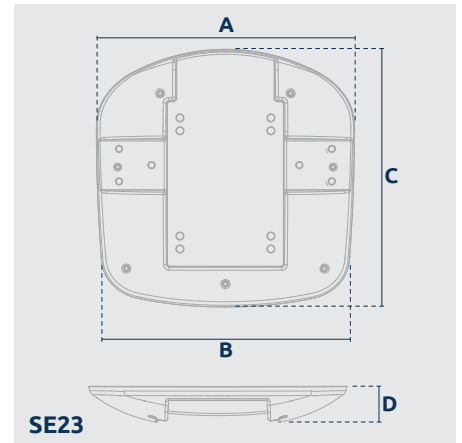

EVE

1a | Outer seat | EVE PIASTRA

1b | Outer seat | EVE SYNCHRO

2 | Inner seat | EVE

1a - 1b | Outer seat | SE22 OUTER SEAT MOD. EVE FOR BLACK PLATE / SE23 OUTER SEAT EVE FOR BLACK SYNCRO

Img	Code	A	B	C	D
1a	117025702N	437	420	436	70
1b	117025602N	437	420	436	60

2 | Inner seat | SI13 INNER SEAT MOD. EVE WITH 18 T-NUTS

Code	A	B	C	D	E	F	G	H	I	L	M	N	O	P	Q	R	S
217024000N	450	433	445	153	22	170	34	287	55	55	250	202	153	22	170	34	87