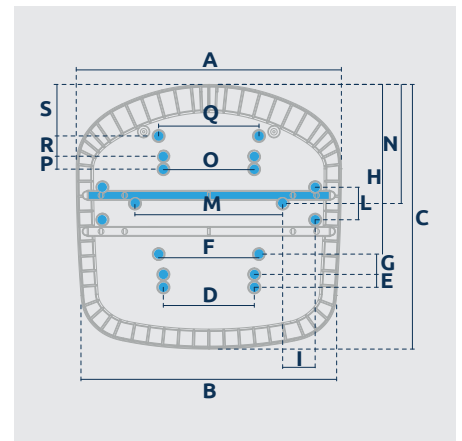

EVE

1a | Outer seat | EVE PIASTRA

1b | Outer seat | EVE SYNCHRO

2 | Inner seat | EVE

1a - 1b | Outer seat | SE22 OUTER SEAT MOD. EVE FOR BLACK PLATE / SE23 OUTER SEAT EVE FOR BLACK SYNCRO

Img	Code	A	B	C	D
1a	117025702N	437	420	436	70
1b	117025602N	437	420	436	60

2 | Inner seat | SI13 INNER SEAT MOD. EVE WITH 18 T-NUTS

Code	A	B	C	D	E	F	G	H	I	L	M	N	O	P	Q	R	S
217024000N	450	433	445	153	22	170	34	287	55	55	250	202	153	22	170	34	87