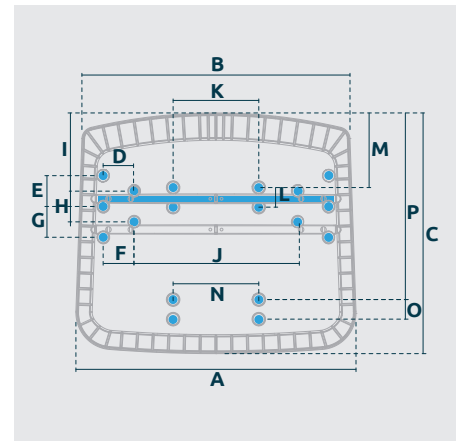

LIZ

1 | Outer seat | LIZ

2 | Inner seat | LIZ

1 | Outer seat | SE24 OUTER SEAT MOD. LIZ BLACK

Code	A	B	C	D
117030702N	490	478	420	46

2 | Inner seat | SI12 INNER SEAT MOD LIZ WITH 18 T-NUTS

Code	A	B	C	D	E	F	G	H	I	J	K	L	M	N	O	P
217029400N	497	480	430	55	55	55	55	55	139	293	135	35	133	153	35	333