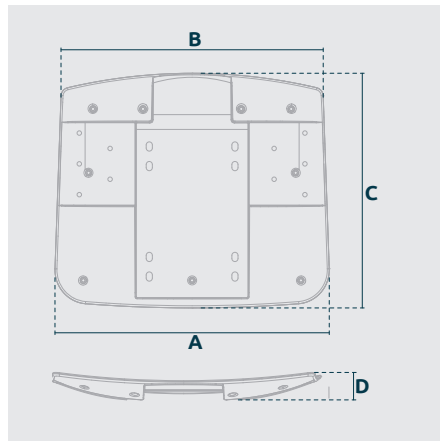

LIZ

1 | Outer seat | LIZ

2 | Inner seat | LIZ

1 | Outer seat | SE24 OUTER SEAT MOD. LIZ BLACK

Code	A	B	C	D
117030702N	490	478	420	46

2 | Inner seat | SI12 INNER SEAT MOD LIZ WITH 18 T-NUTS

Code	A	B	C	D	E	F	G	H	I	J	K	L	M	N	O	P
217029400N	497	480	430	55	55	55	55	55	139	293	135	35	133	153	35	333