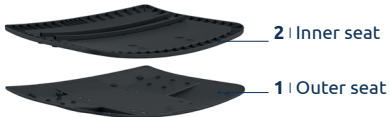

LIZ

1 | Outer seat | LIZ

2 | Inner seat | LIZ

1 | Outer seat | SE24 OUTER SEAT MOD. LIZ BLACK

Code	A	B	C	D
117030702N	490	478	420	46

2 | Inner seat | SI12 INNER SEAT MOD LIZ WITH 18 T-NUTS

Code	A	B	C	D	E	F	G	H	I	J	K	L	M	N	O	P
217029400N	497	480	430	55	55	55	55	55	139	293	135	35	133	153	35	333